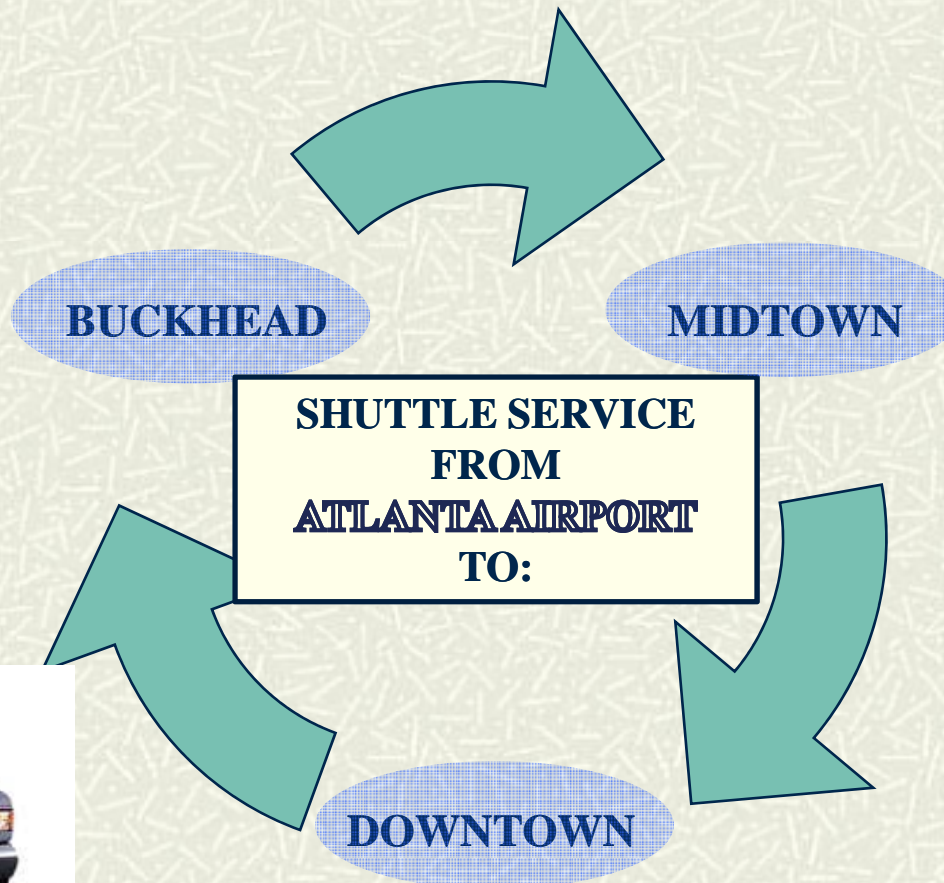

ATLANTA'S COMFORT LIMOUSINES

# Atlanta Metro Express

- From 06:00am till 12:00am
- \$15 - \$20 per trip.
- Average van seats 15 people.
- Every hour on the hour.
- Stops at all major hotels.
- Defined routes and stops
- Wireless Credit Card Payment capability.
- Luggage trailer.
- Complimentary refreshments.
- Scheduled Fall 2008.*